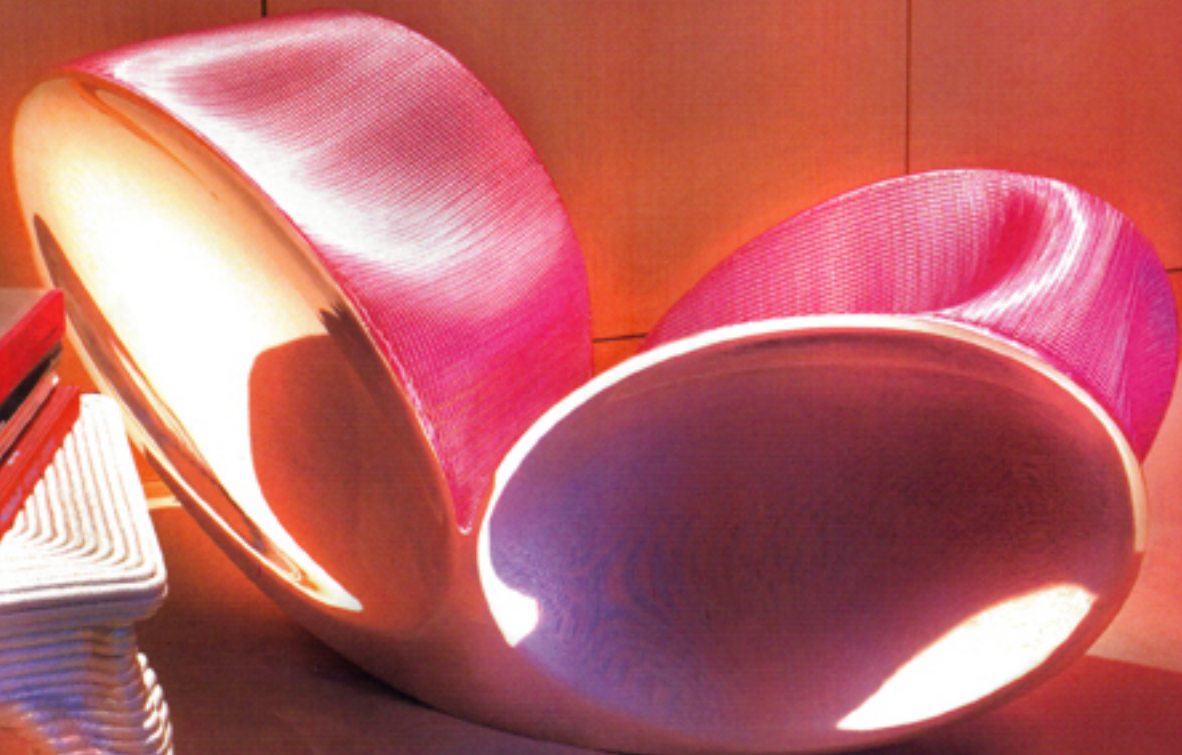

NEW YORK SPACES

THE HOME DESIGN MAGAZINE OF METROPOLITAN NEW YORK

the stylish study

CURIOUS YELLOW
IN CONNECTICUT

MONTCLAIR'S
NEW design
direction

COLOR
& you

Blurred text lines, likely from a magazine or article, appearing as horizontal grey bars.

MIX & MATCH

Eye-catching in yellow and white (and white and yellow), the Stomach RT rattan chair from eco-friendly furniture company PIE measures 2 by 2 feet. projectimportexport.com

— See Resources.