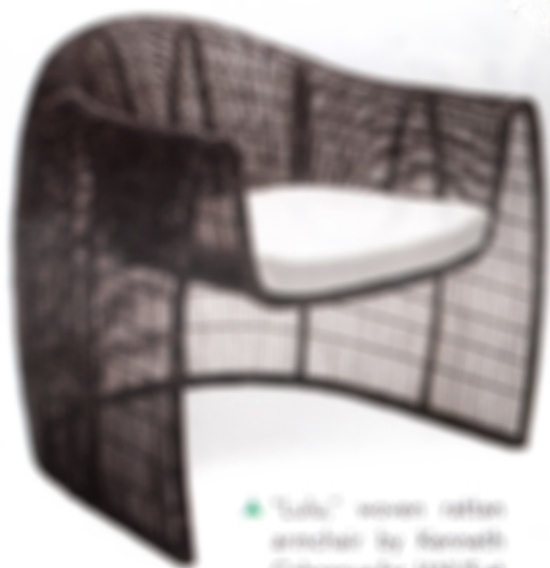

FLORIDA DESIGN'S

MIAMI

HOME & DECOR

**SIMPLY
MODERN**

THE SEASON
FOR ART

Volume 3 number 3

SMART DESIGNS
REFLECT THE MOODS
OF TODAY AND THE
INSPIRATIONS OF
THE FUTURE

Good Natured GORGEOUS

TEXT Kim Mosley

▲ "Tulu" screen cotton armchair by Kenneth Colegroup for JETSET by Colegroup.com

▲ "Steel Tongue" chair is a playful post-structural light fixture with its own collapsible expression. www.projectimportexport.com

▲ PIE's aluminum "Steel Tongue" chair is handcrafted and designed to imitate nature. www.projectimportexport.com