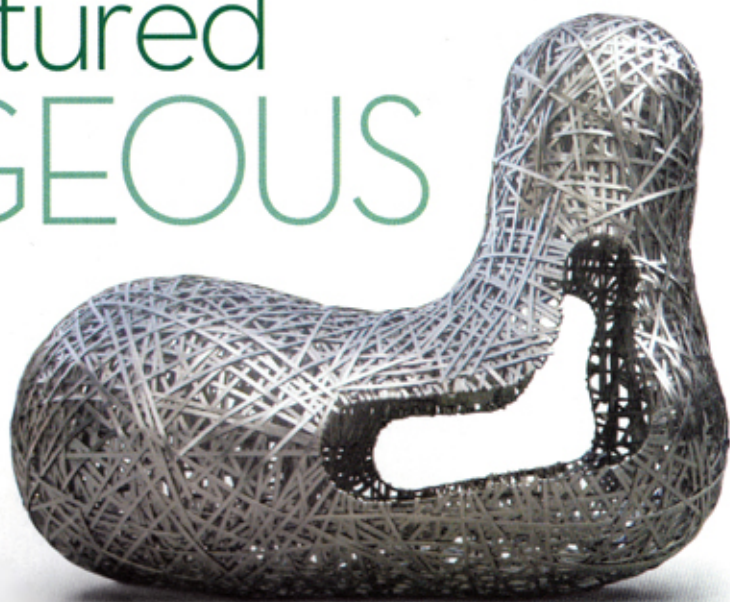

FLORIDA DESIGN'S

MIAMI

HOME & DECOR

**SIMPLY
MODERN**

THE SEASON
FOR ART

Volume 3 number 3

SMART DESIGNS
REFLECT THE MOODS
OF TODAY AND THE
INSPIRATIONS OF
THE FUTURE

Good Natured GORGEOUS

TEXT Kim Mosley

▲ "Tulu" screen cotton armchair by Kenneth Colegroup for JETSET by Colegroup.com

▲ "Steel Tongue" chair is a playful post-structural light fixture with its own collapsible expression. www.projectimportexport.com